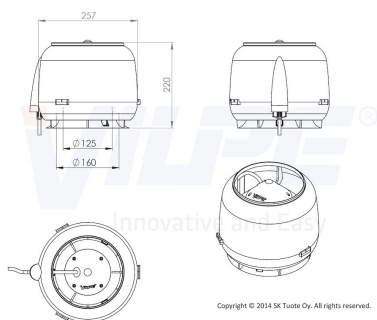

Color	Black
EAN Code	6410457372027
Product code	737202
LVI Code	7820220
Color Code RR	RR33
Color Code RAL	RAL9005
Delivery	Stock
Gross weight	4.0414
Net Weight	3.5748
Duct size	125
Capacitor	1,5 µF
Current	0,23 A
Fan Type	AC
Power	52 W
Rotation Speed	2350 rpm
Voltage	230V/50Hz