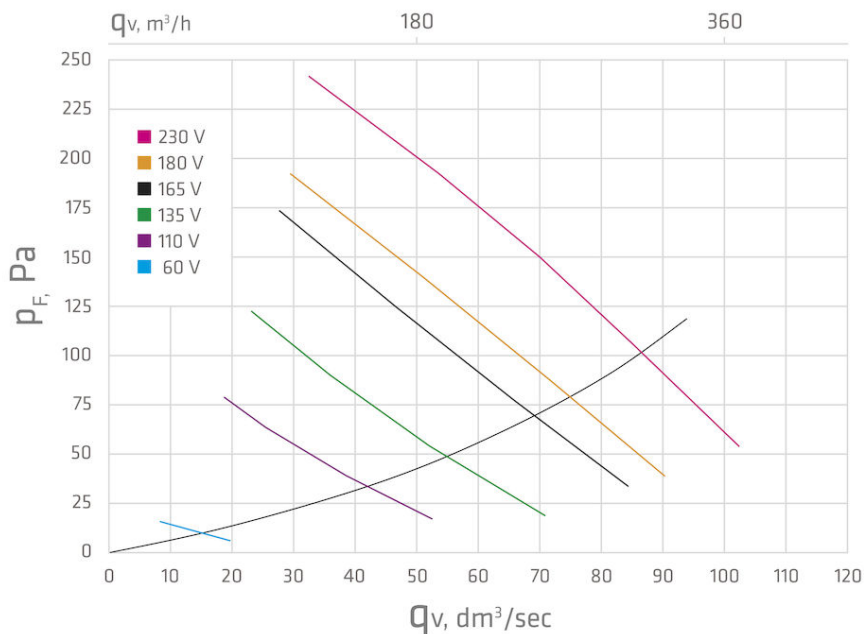

E120S roof fan + installation set

VILPE.COM

SK Tuote Oy
Kauppatie 9, FI-65610 Mustasaari
Telephone +358 20 123 3200

Sales & Technical Support | FI +358 20 123 3233 | EN +358 20 123 3222 | RU +358 20 123 3290 | SE +46 70 511 2020 | PL +48 71 740 2623
myynti@sktuote.fi | sales@sktuote.fi

Page: 2
08.06.2017