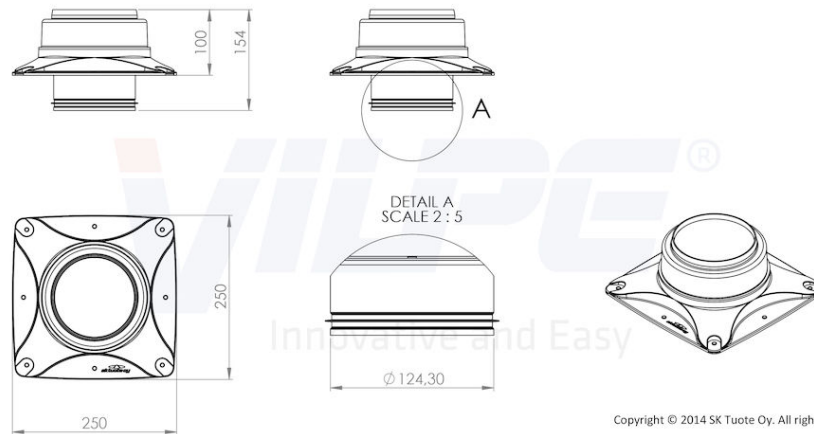

E120S roof fan + installation set

VILPE.COM

SK Tuote Oy
Kauppatie 9, FI-65610 Mustasaari
Telephone +358 20 123 3200

Sales & Technical Support | FI +358 20 123 3233 | EN +358 20 123 3222 | RU +358 20 123 3290 | SE +46 70 511 2020 | PL +48 71 740 2623
myynti@sktuote.fi | sales@sktuote.fi

Page: 2
08.06.2017